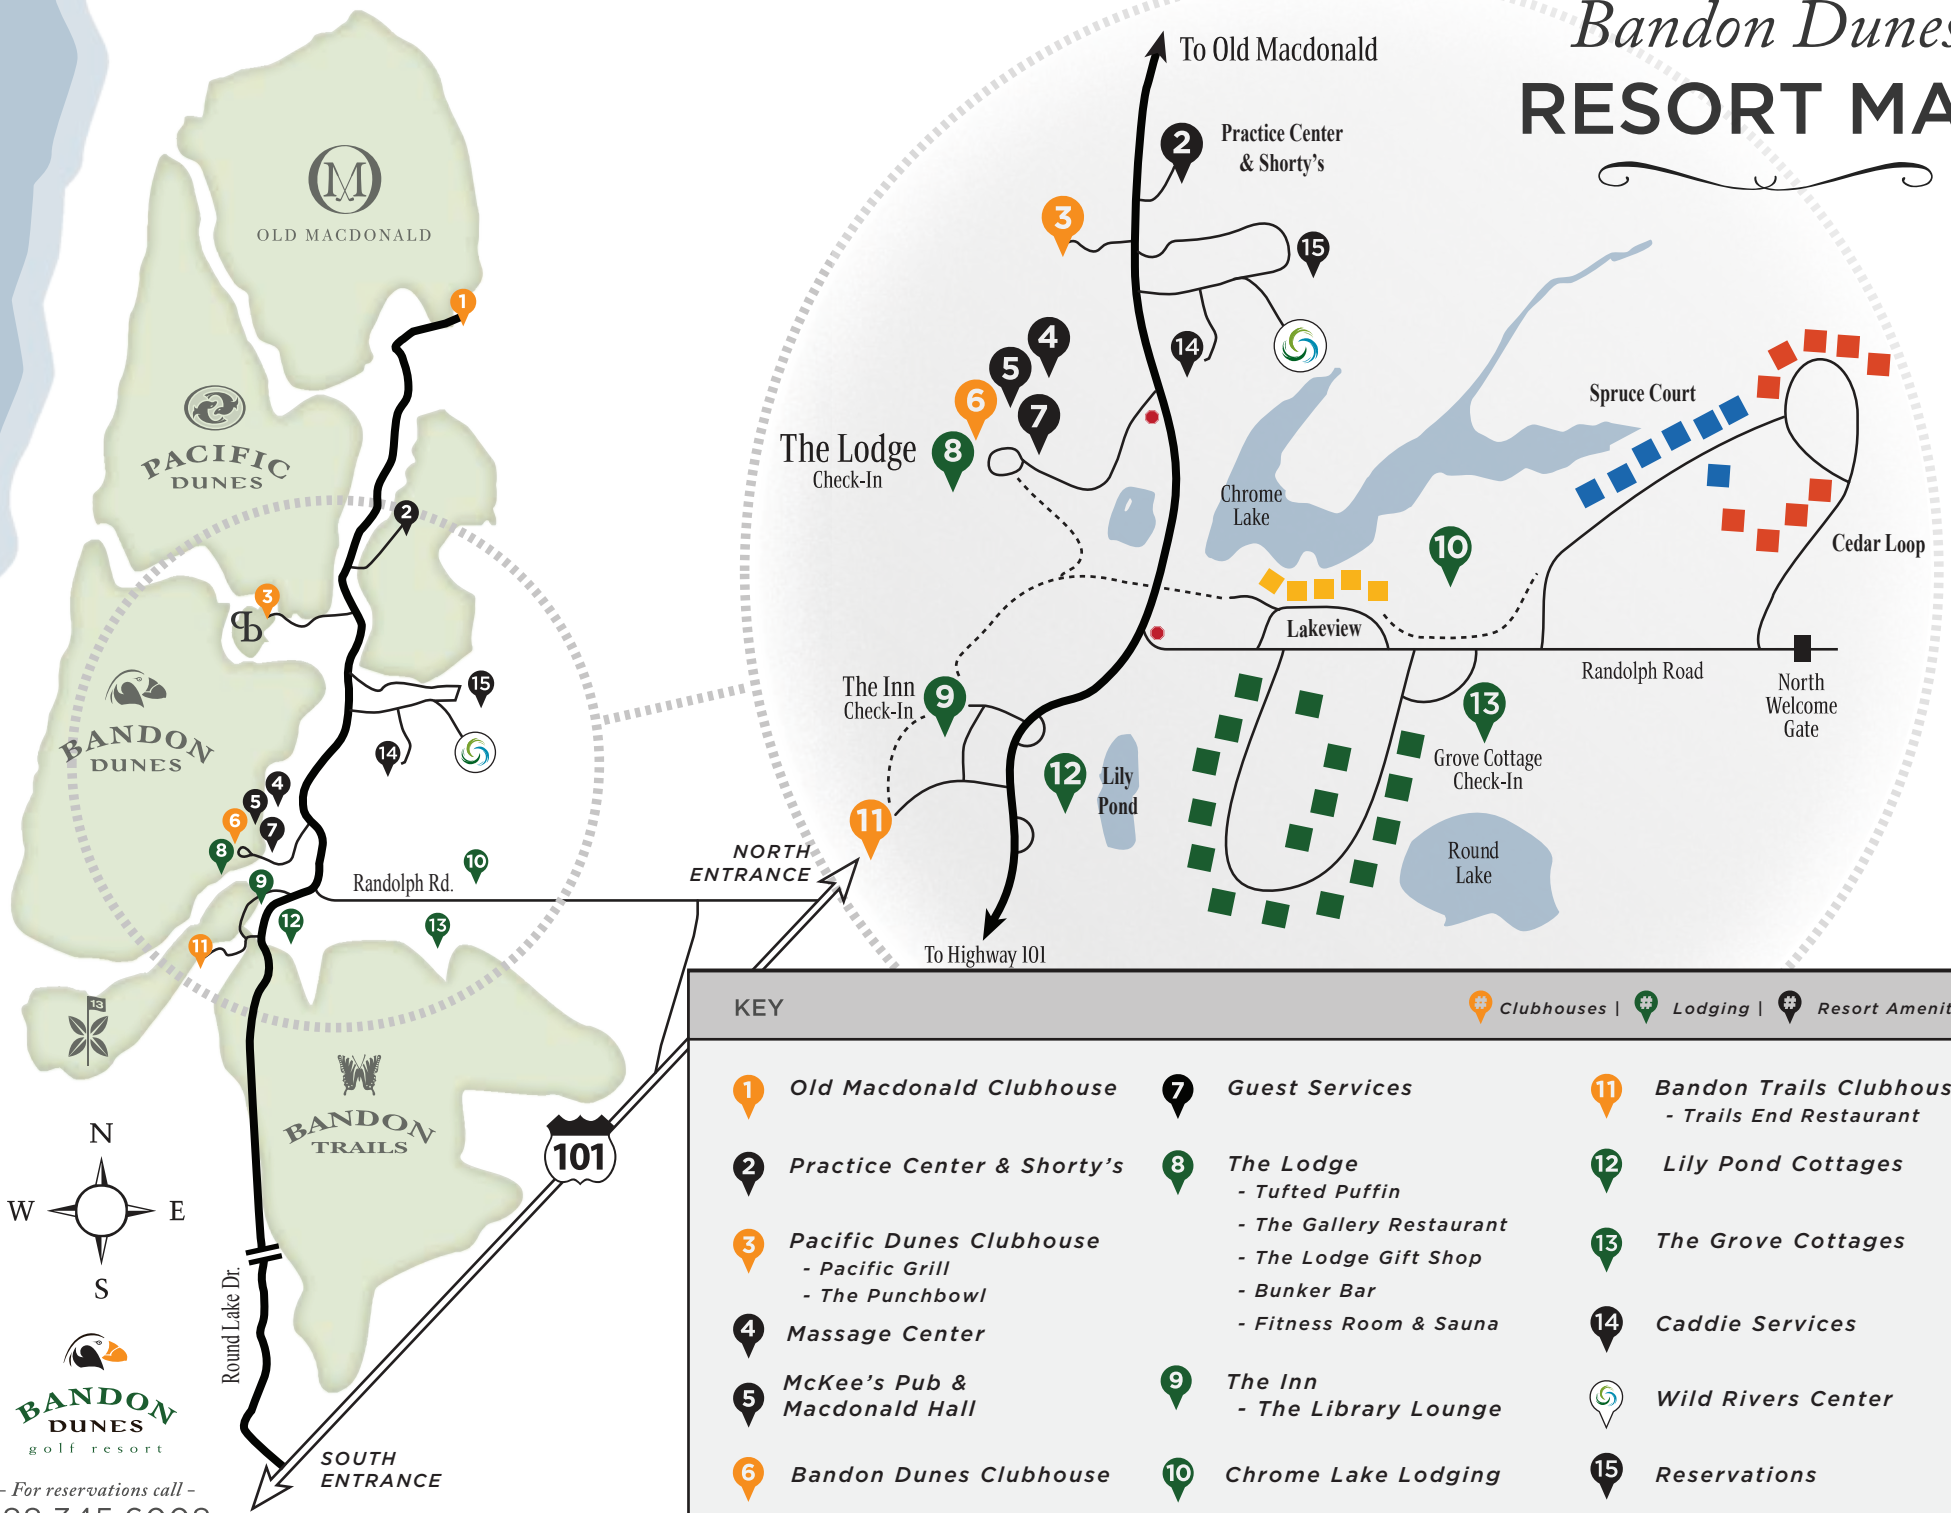

# Bandon Dunes RESORT MAP

KEY		📍 Clubhouses	🏡 Lodging	🏠 Resort Amenities	
1	Old Macdonald Clubhouse	7	Guest Services	11	Bandon Trails Clubhouse - Trails End Restaurant
2	Practice Center & Shorty's	8	The Lodge - Tufted Puffin - The Gallery Restaurant - The Lodge Gift Shop - Bunker Bar - Fitness Room & Sauna	12	Lily Pond Cottages
3	Pacific Dunes Clubhouse - Pacific Grill - The Punchbowl	9	The Inn - The Library Lounge	13	The Grove Cottages
4	Massage Center	10	Chrome Lake Lodging	14	Caddie Services
5	McKee's Pub & Macdonald Hall	11	Bandon Trails Clubhouse - Trails End Restaurant	15	Reservations
6	Bandon Dunes Clubhouse				

— Main Road      — Side Road (Via Main Rd)      - - - - - Walking Path      = Highway

- For reservations call -  
**888.345.6008**  
 BANDONDUNESGOLF.COM